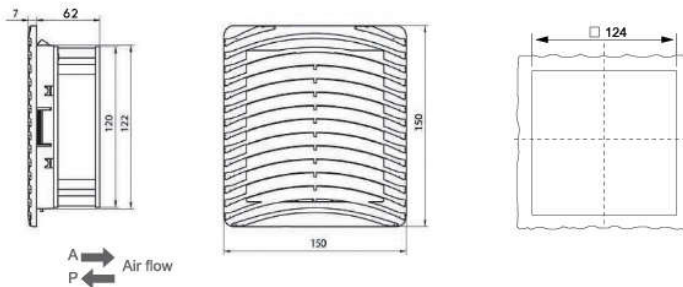

IP54 FK55 series fan and filter

Cabinet Ventilation

Fan and filter	Fan and filter	Exit filter	Installing section
FK 5522 ...	FK 5522.230	FK 5522.300	FK 5522 ...

CODE		Exit filter	Fan and filter	Fan and filter	Fan and filter
TYPE	M.U	FK5522.300	FK5522.230	FK5522.115	FK5522.024
Voltage/Phase/Frequency	V-ph-Hz		230-1-50/60	115/1/50-60	24DC
Height/Width/Depth	mm	150×150×21	150×150×59	150×150×59	150×150×59
Power/Current	W/A		22-30/0.1-0.14	22-26/0.21-0.24	7.2/0.43
Temperature limits	°C		-10/+70	-10/+70	-10/+70
Protection degree	IP	54	54	54	54
Noise level	dB(A)		45	45	45
Air flow	m ³ /h		67	67	67
Air flow (+FK5522.300)	m ³ /h		50/58	50/58	50/58
Air flow direction			A/P	A/P	A/P